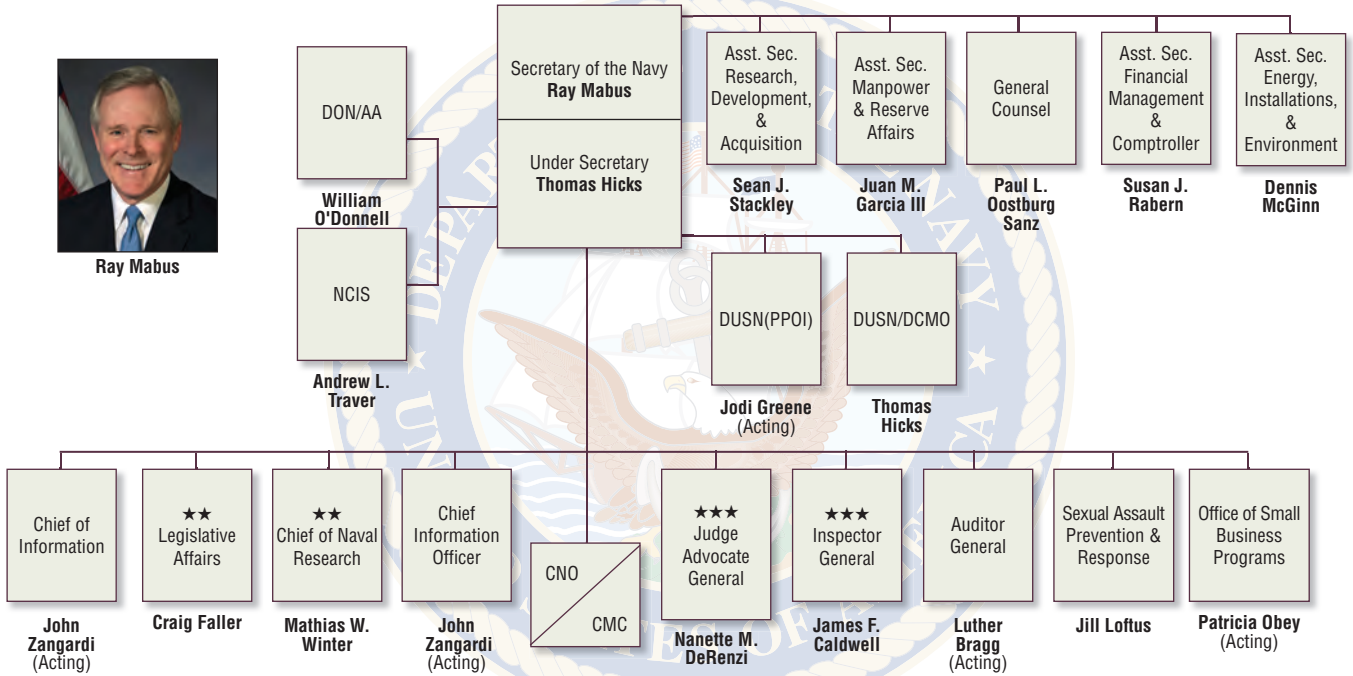

U.S. National Defense Command Structure

Office of the Secretary of Defense

The Joint Staff

Martin E. Dempsey
GEN/USA

James A. Winnefeld Jr.
ADM/USN

Chief of Naval Operations

Jonathan W. Greenert

Michelle J. Howard

Department of the Navy

Ray Mabus

Department of Homeland Security

Maritime Administration

National Oceanic and Atmospheric Administration