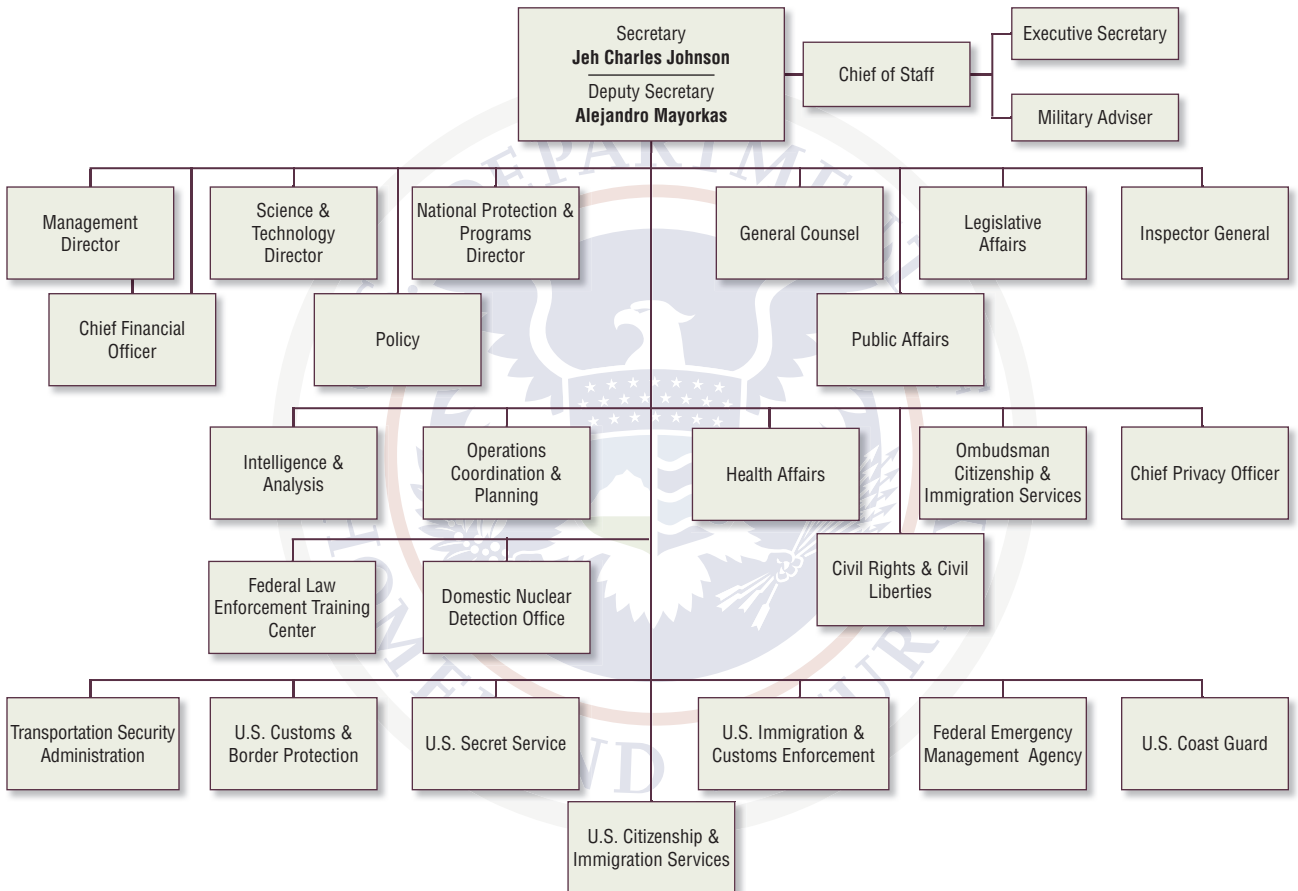

U.S. National Defense Command Structure

Office of the Secretary of Defense

The Joint Staff

Martin E. Dempsey
GEN/USA

James A. Winnefeld Jr.
ADM/USN

Chief of Naval Operations

Jonathan W. Greenert

Michelle J. Howard

Department of the Navy

Ray Mabus

Department of Homeland Security

Maritime Administration

National Oceanic and Atmospheric Administration