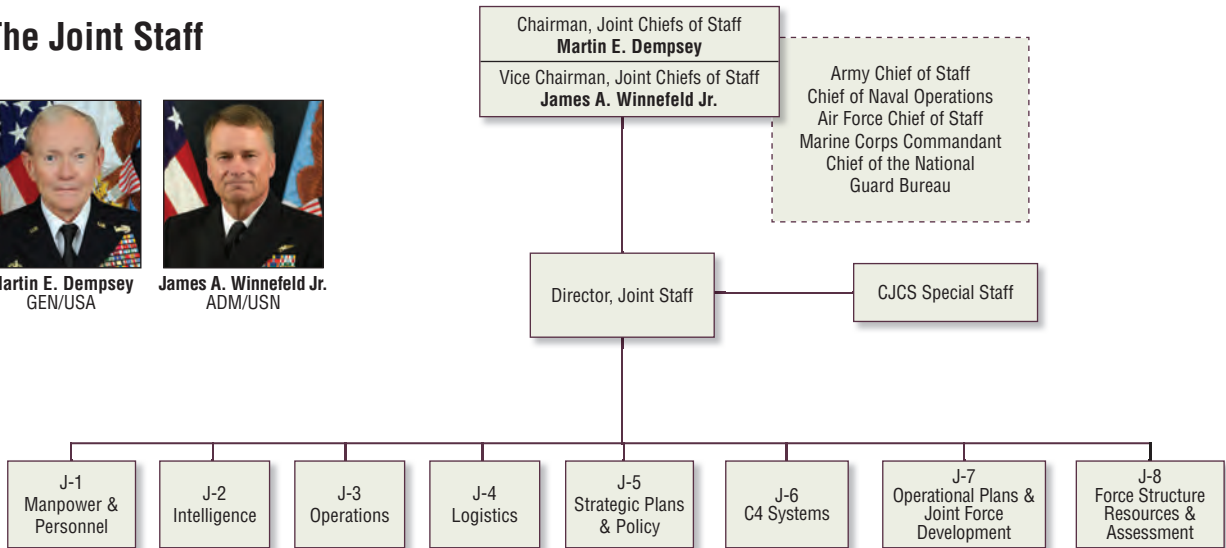

U.S. National Defense Command Structure

Office of the Secretary of Defense

The Joint Staff

Martin E. Dempsey
GEN/USA

James A. Winnefeld Jr.
ADM/USN

Chief of Naval Operations

Jonathan W. Greenert

Michelle J. Howard