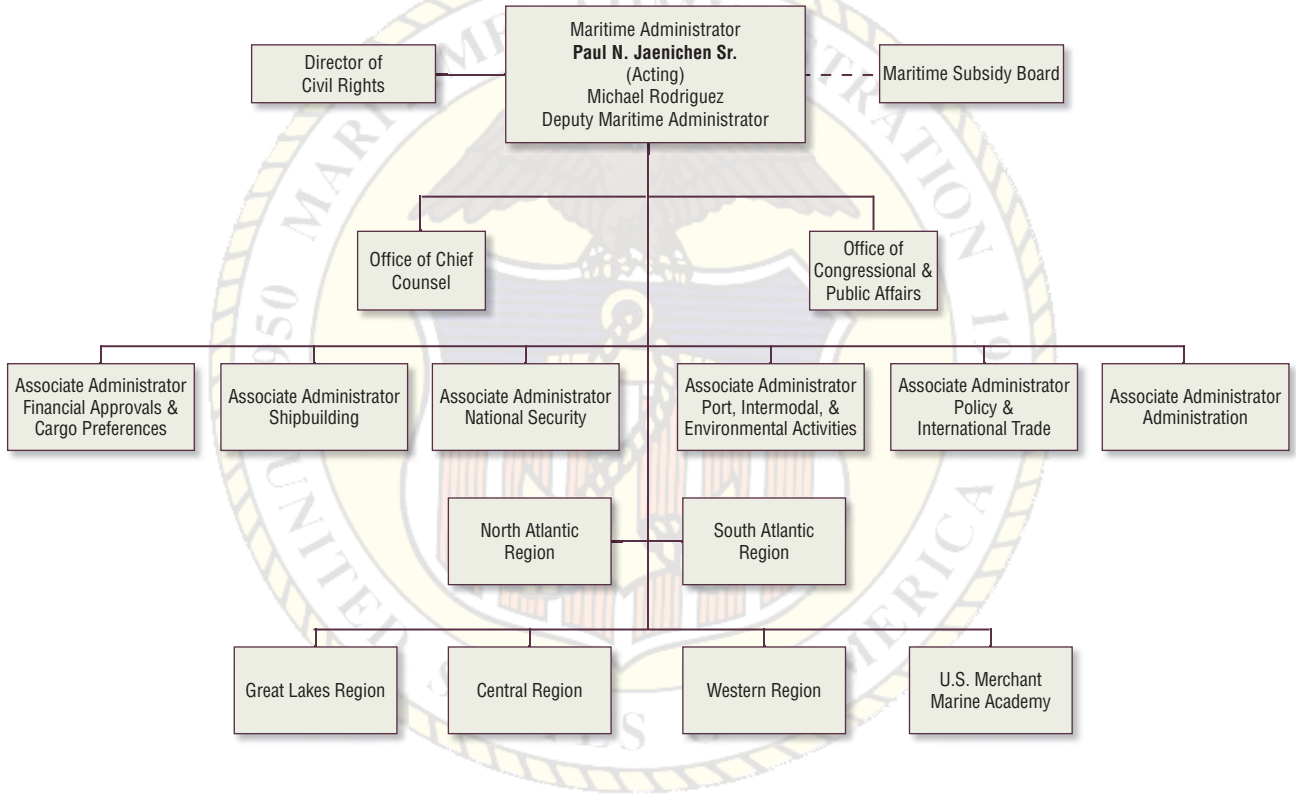

U.S. National Defense Command Structure

Office of the Secretary of Defense

The Joint Staff

Martin E. Dempsey
GEN/USA

James A. Winnefeld Jr.
ADM/USN

Chief of Naval Operations

Jonathan W. Greenert

Michelle J. Howard

Department of the Navy

Ray Mabus

Department of Homeland Security

Maritime Administration

National Oceanic and Atmospheric Administration