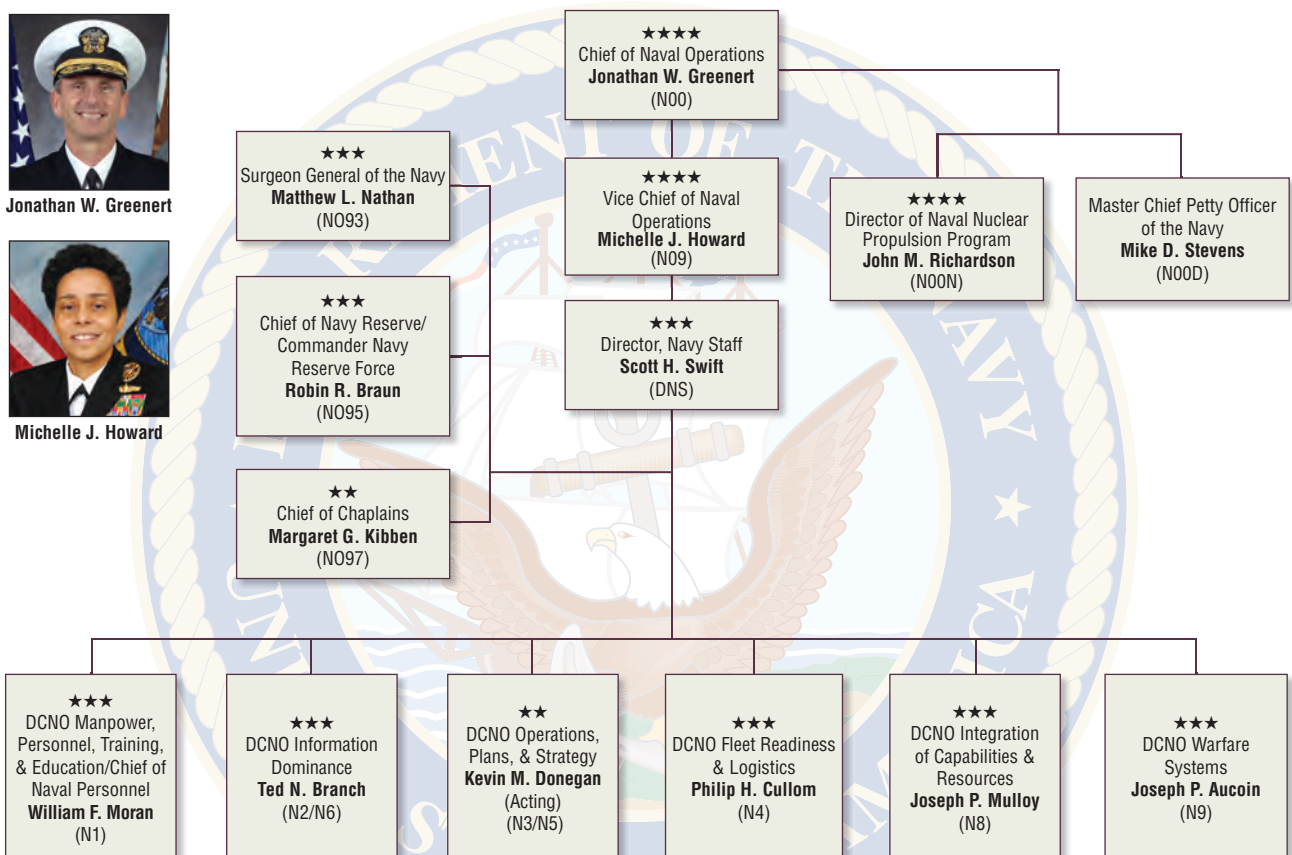

U.S. National Defense Command Structure

Office of the Secretary of Defense

The Joint Staff

Martin E. Dempsey
GEN/USA

James A. Winnefeld Jr.
ADM/USN

Chief of Naval Operations

Jonathan W. Greenert

Michelle J. Howard

Department of the Navy

Ray Mabus

Department of Homeland Security

Maritime Administration

National Oceanic and Atmospheric Administration