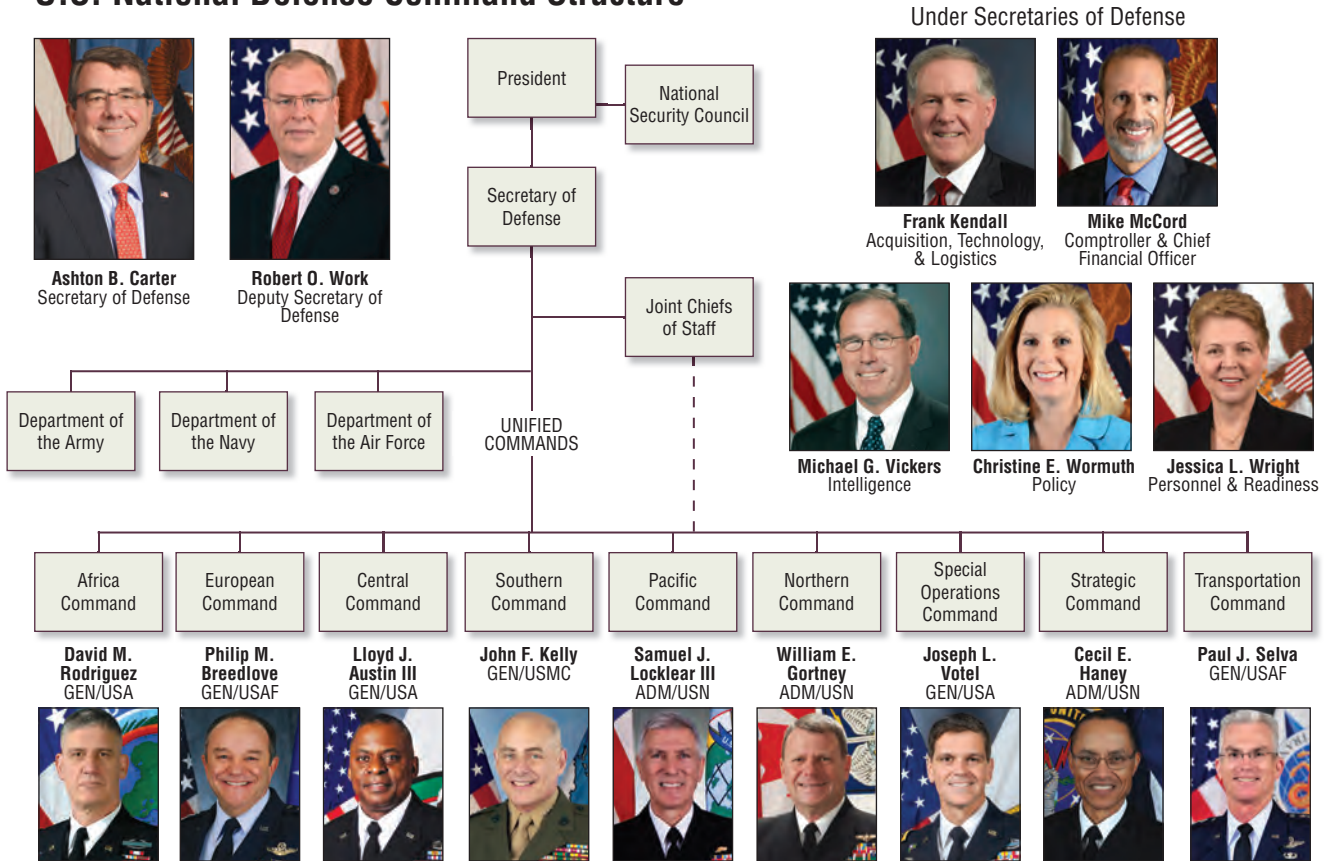

U.S. National Defense Command Structure

Office of the Secretary of Defense

The Joint Staff

Martin E. Dempsey
GEN/USA

James A. Winnefeld Jr.
ADM/USN

Chief of Naval Operations

Jonathan W. Greenert

Michelle J. Howard

Department of the Navy

Ray Mabus

Department of Homeland Security

Maritime Administration

National Oceanic and Atmospheric Administration