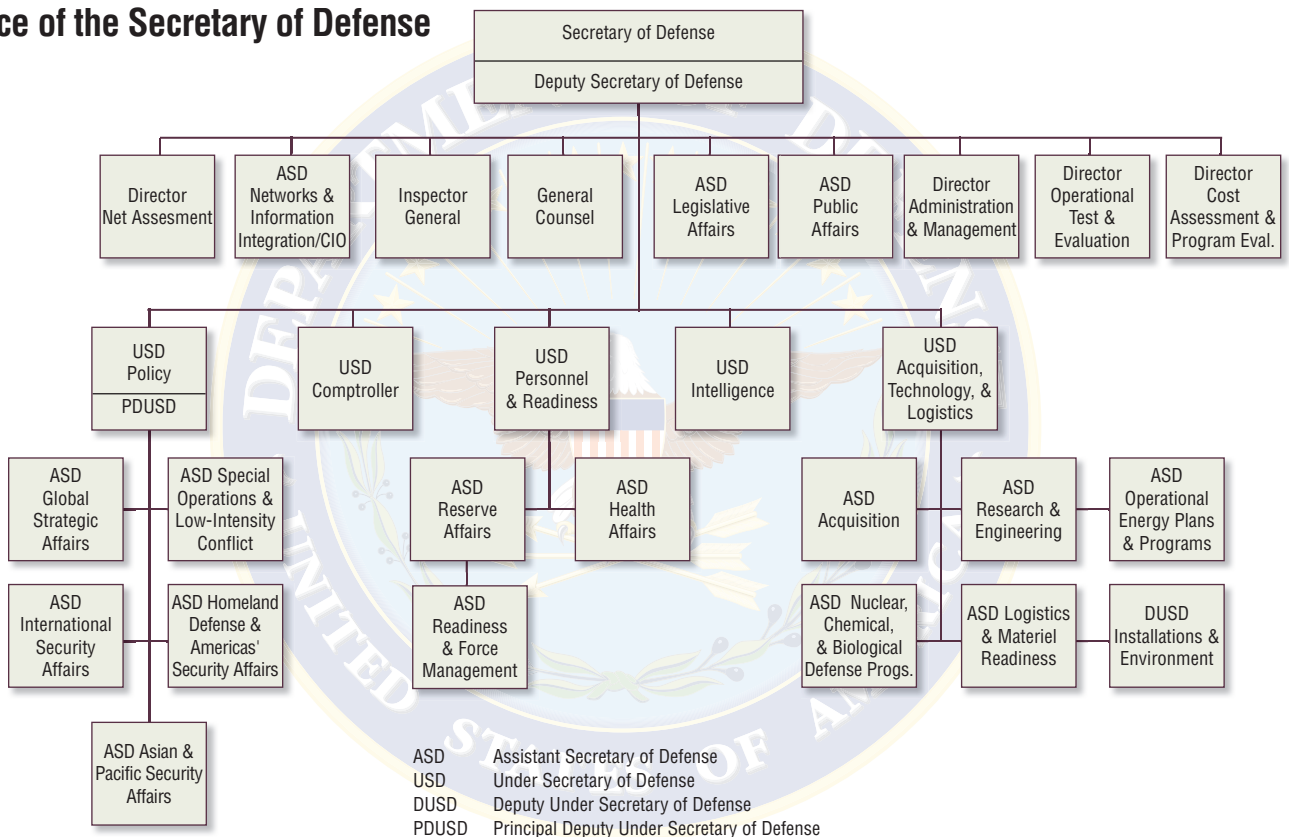

U.S. National Defense Command Structure

Office of the Secretary of Defense

The Joint Staff

Martin E. Dempsey
GEN/USA

James A. Winnefeld Jr.
ADM/USN

Chief of Naval Operations

Jonathan W. Greenert

Michelle J. Howard

Department of the Navy

Ray Mabus

Department of Homeland Security

Maritime Administration

National Oceanic and Atmospheric Administration